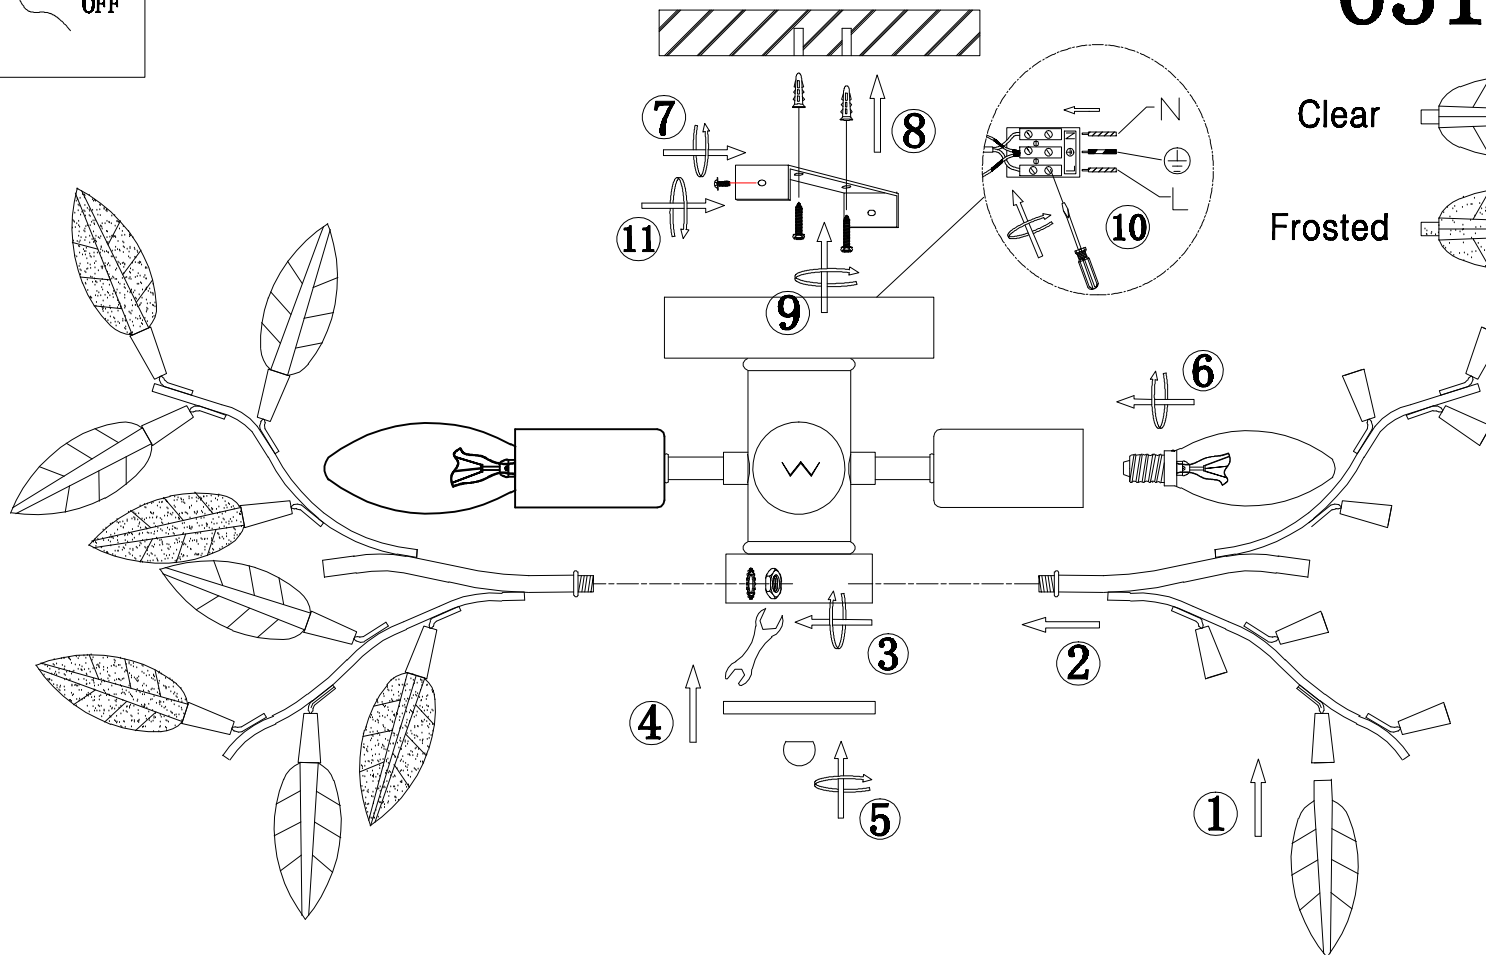

GLOBO

LIGHTING

www.globo-lighting.com

B

63160-4

- Clear  X 16
- Frosted  X 16

GLOBO Handels GmbH
St. Peter 38
A-9184 St. Jakob / Rosental