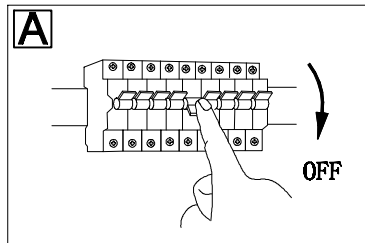

GLOBO

LIGHTING

www.globo-lighting.com

B

63160-4

- Clear  X 16
- Frosted  X 16

GLOBO Handels GmbH
St. Peter 38
A-9184 St. Jakob / Rosental